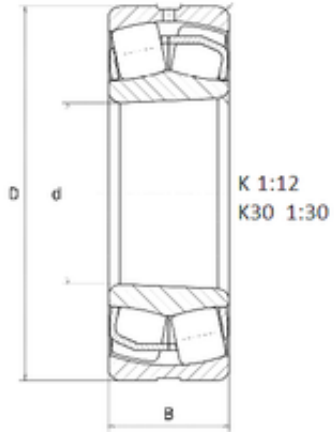

238/1180K NTN Spherical Roller Bearings

Bearing No. 238/1180K

Size	1180x1420x180 mm
Bore Diameter	1180,000 mm
Outer Diameter	1420,000 mm
Width	180,000 mm
d	1180,000 mm
D	1420,000 mm
B	180,000 mm
C	180,000 mm

238/1180K Bearing 2D drawings and 3D CAD models